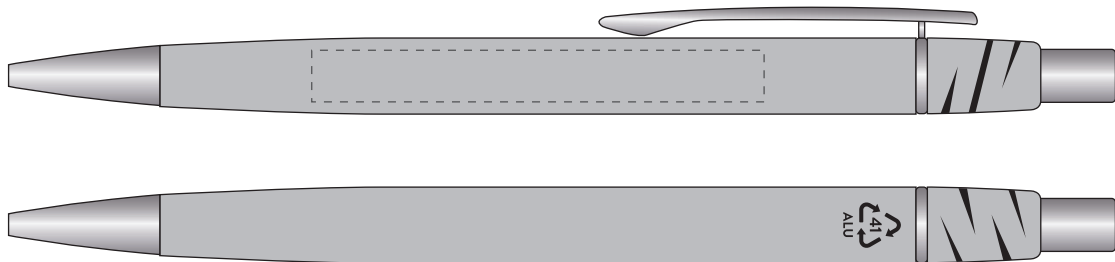

Your Ref:	Quantity:	Product Code: TPC002025
Our Ref:	Version: 1	Product Colour: SILVER

PRINTING CONCERNS:**PRODUCT INFO:**

We stock this item in the following colours

**PANTONE REFERENCE(S)**

- Colour 1
- Colour 2

ARTWORK SCALE 100%

ARTWORK SCALE 100%
Max print area: 60mm x 7mm

Product Image for visualisation
- colours may vary

The dashed line is to demonstrate print area and will not appear on your printed item

PLEASE NOTE: